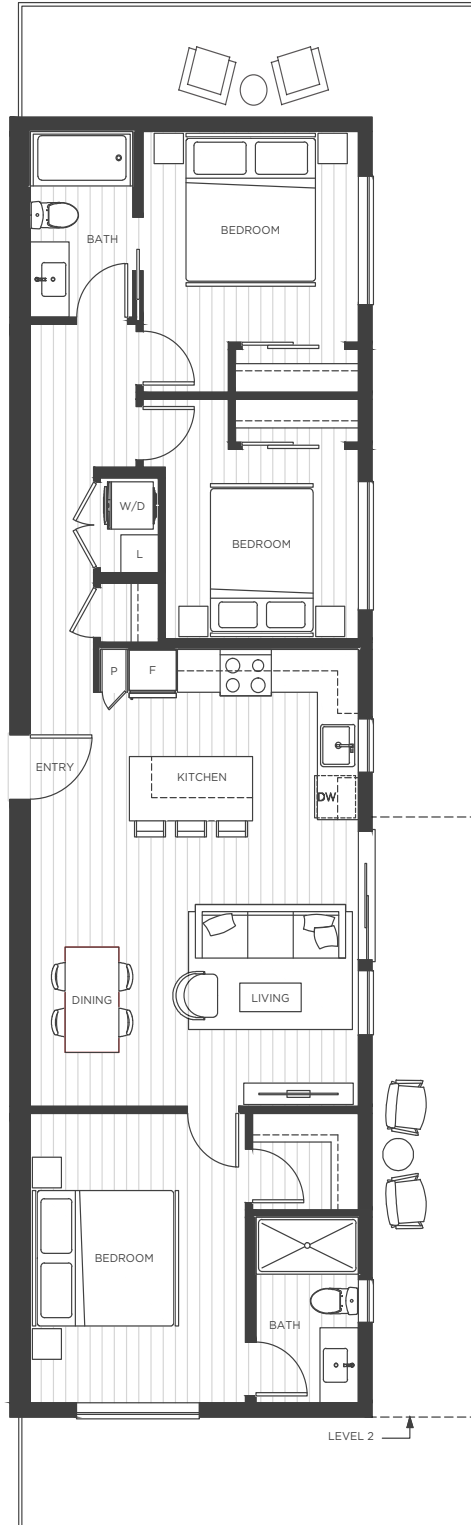

3 BEDROOM, 2 BATHROOM

Indoor: 1,041 Sq Ft
Exterior: 32 - 527 Sq Ft
Total: 1,073 - 1,568 Sq Ft

E1

MidtownKelowna.com