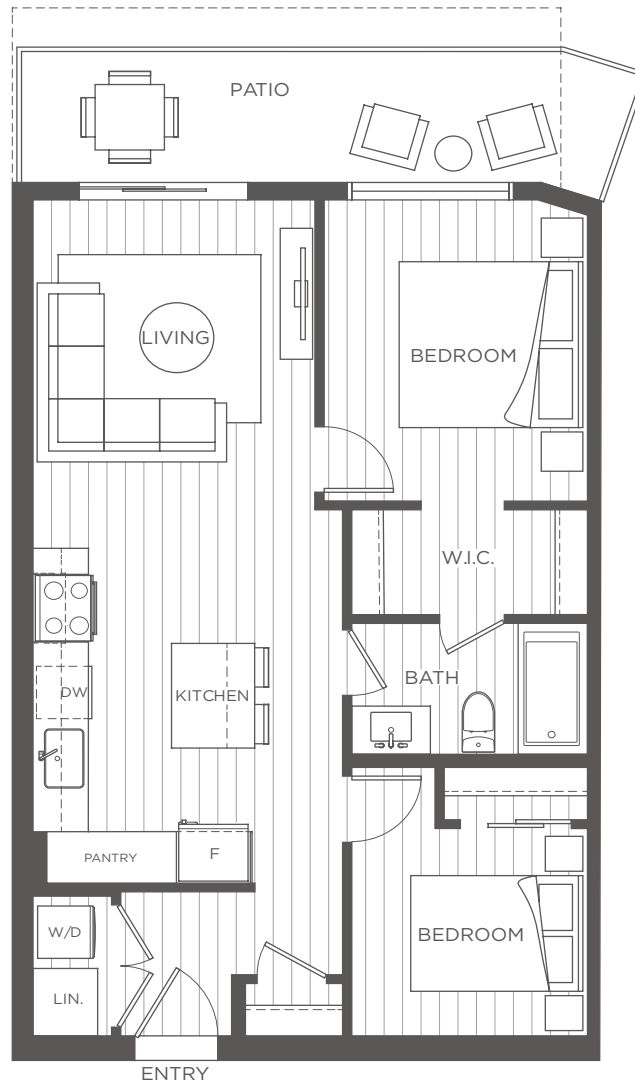

STUDIO, 1 BATHROOM

Indoor: 461 Sq Ft

Exterior: 32 - 163 Sq Ft

Total: 493 - 624 Sq Ft

A1

STUDIO, 1 BATHROOM

Indoor: 371 Sq Ft

Exterior: 30 - 216 Sq Ft

Indoor: 548 Sq Ft
Exterior: 225 Sq Ft
Total: 773 Sq Ft

B12

1 BEDROOM + DEN, 1 BATHROOM

Indoor: 704 Sq Ft

Exterior: 30 - 225 Sq Ft

Total: 734 - 929 Sq Ft

C1

1 BEDROOM + DEN, 1 BATHROOM

Indoor: 604 Sq Ft

Exterior: 70 Sq Ft

Total: 740 Sq Ft

C2

2 BEDROOM, 1 BATHROOM

Indoor: 699 Sq Ft

Exterior: 96 - 106 Sq Ft

Total: 795 - 805 Sq Ft

D2

2 BEDROOM, 2 BATHROOM

Indoor: 853 - 862 Sq Ft

Exterior: 30 - 331 Sq Ft

Total: 888 - 1,193 Sq Ft

D3

2 BEDROOM, 2 BATHROOM

Indoor: 797 Sq Ft