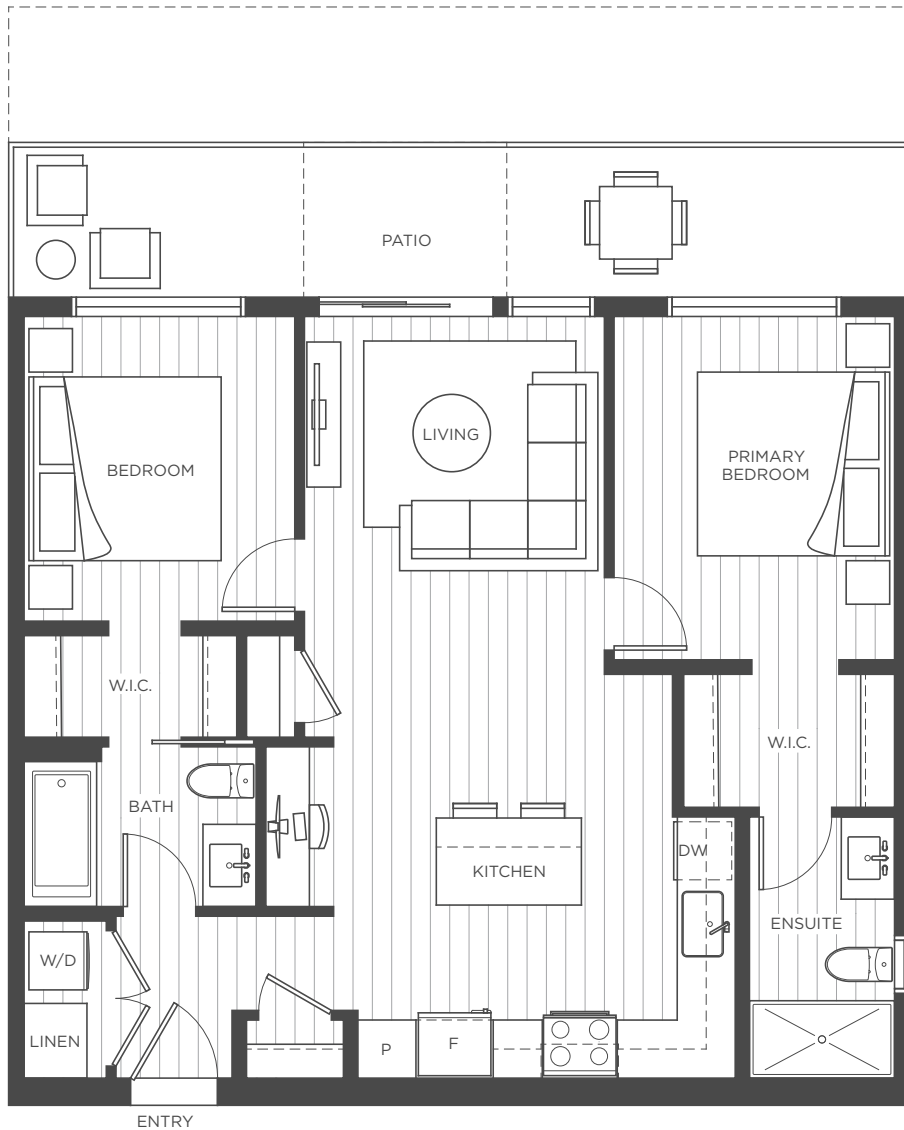

D2

2 BEDROOM, 2 BATHROOM

Indoor: 853 - 862 Sq Ft

Exterior: 30 - 331 Sq Ft

Total: 888 - 1,193 Sq Ft

D3

2 BEDROOM, 2 BATHROOM

Indoor: 797 Sq Ft

Exterior: 30 - 567 Sq Ft

Total: 827 - 1,364 Sq Ft

D4

2 BEDROOM, 2 BATHROOM

Indoor: 887 Sq Ft

Exterior: 246 Sq Ft

Total: 1,133 Sq Ft

D11

3 BEDROOM, 2 BATHROOM

Indoor: 935 Sq Ft
Exterior: 335 Sq Ft
Total: 1,270 Sq Ft

E2